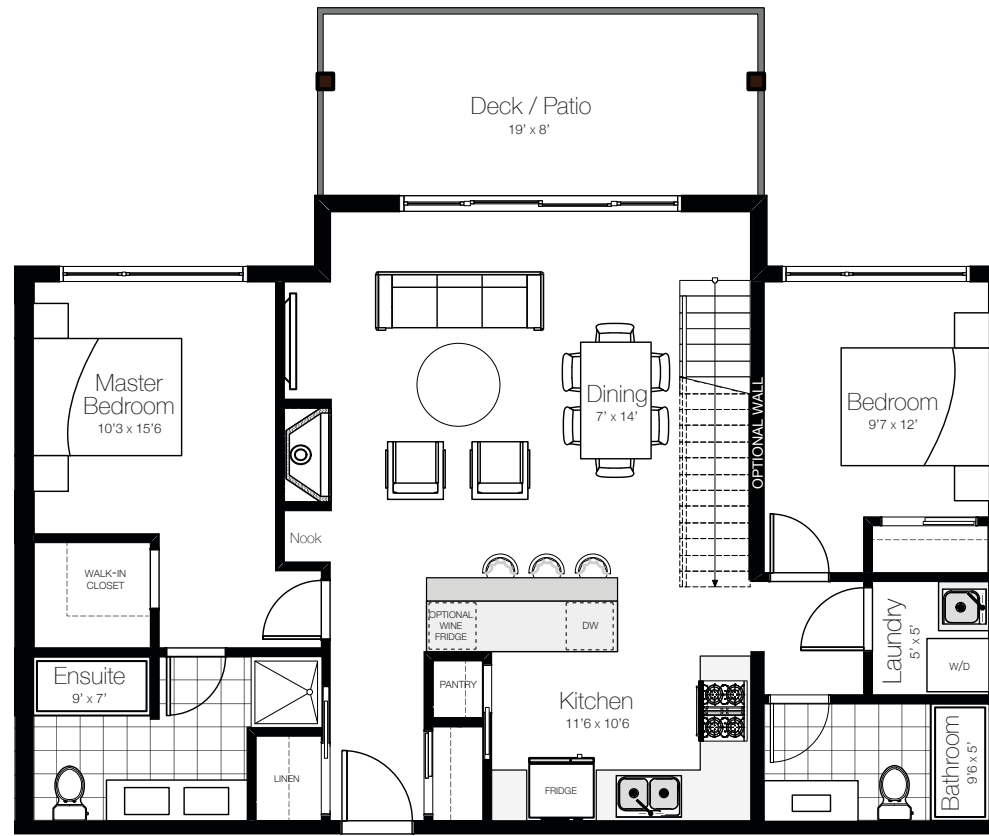

THE SKYSUITES FOREST

PLAN B

2 Bed + 2 Bath

1055 sq. ft.

Rooftop Deck 450 sq. ft.

* Plan is mirrored

All measurements are approximate. To maintain quality, the developer reserves the right to make changes to features, materials, finishes, and specifications without notice. E.&O.E.