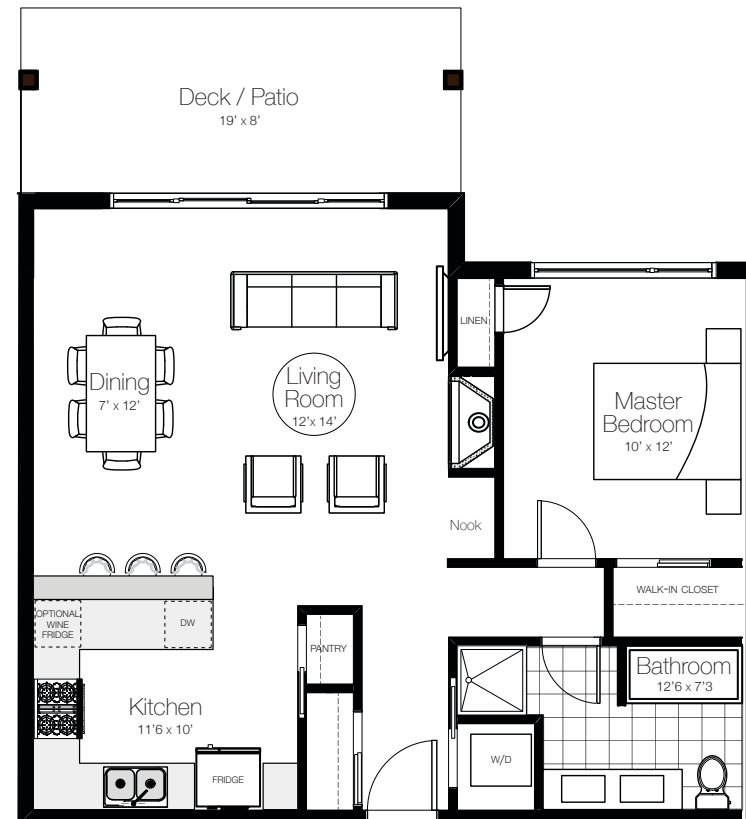

THE SKYSUITES COURTYARD

PLAN A1

1 Bed + 1 Bath

813 sq. ft.

* Plan is mirrored

All measurements are approximate. To maintain quality, the developer reserves the right to make changes to features, materials, finishes, and specifications without notice. E.&O.E.