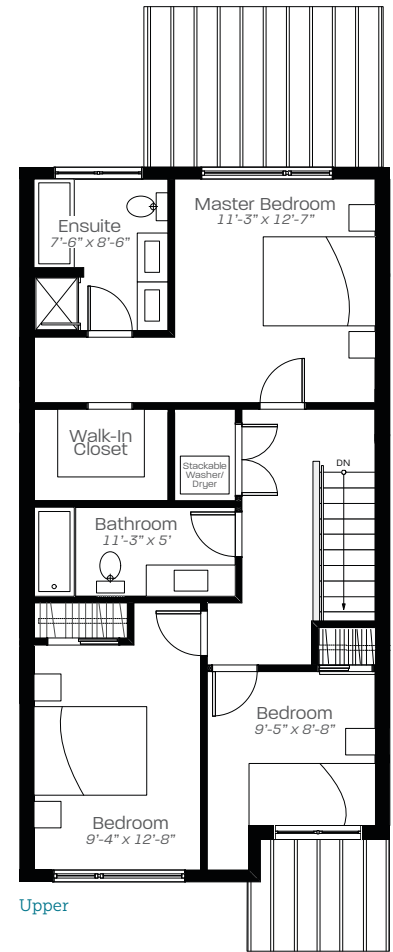

THE PARK

Townhouse

3 Bed + 3 Bath

2,070 sq ft

Lower: 779 sq ft

Main: 505 sq ft + 90 sq ft deck

Upper: 786 sq ft

Lower

Main

Upper