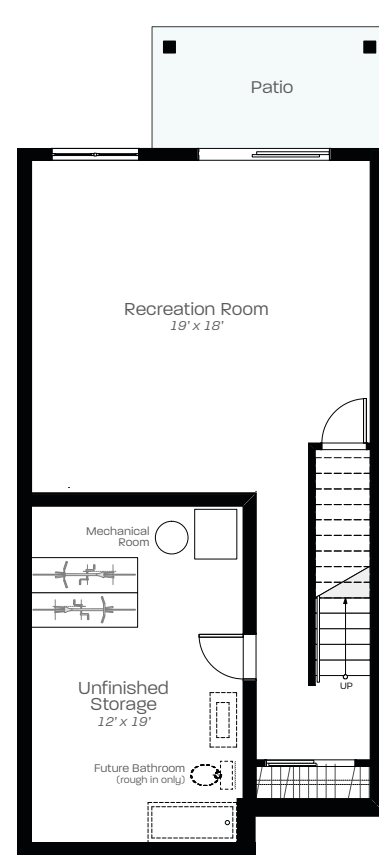

THE PARK

Townhouse

3 Bed + 3 Bath

2,070 sq ft

Lower: 779 sq ft

Main: 505 sq ft + 90 sq ft deck

Upper: 786 sq ft

Lower

Main

Upper