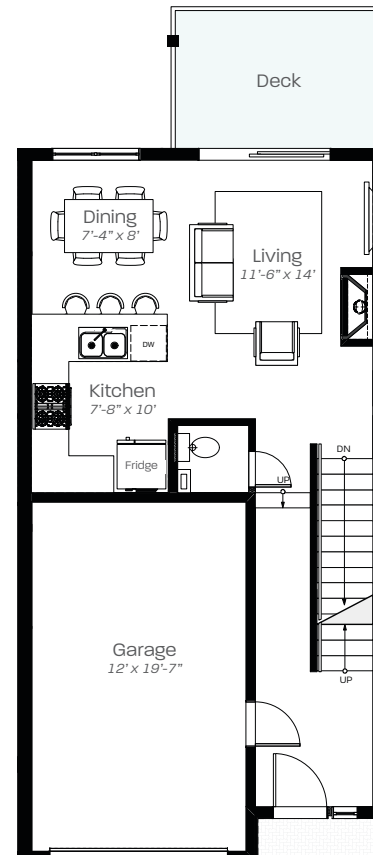

THE PARK

Townhouse

3 Bed + 3 Bath

2,070 sq ft

Lower: 779 sq ft

Main: 505 sq ft + 90 sq ft deck

Upper: 786 sq ft

Lower

Main

Upper